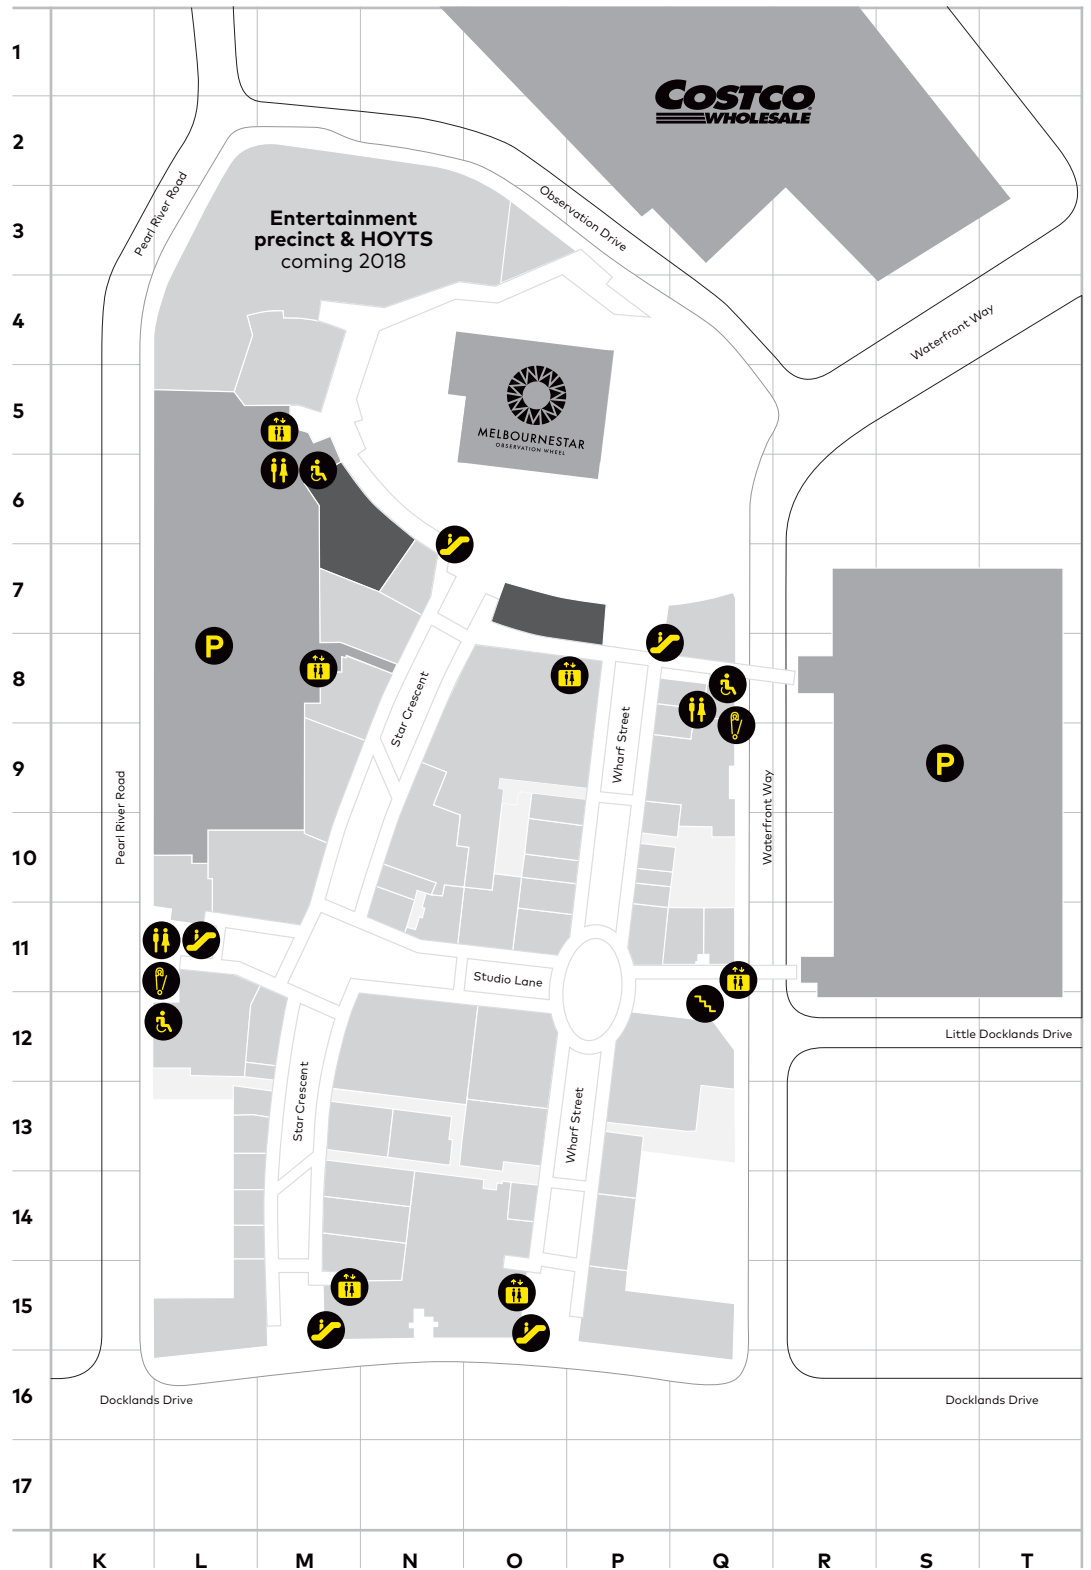

-  Shops
-  Food

THE DISTRICT DOCKLANDS

Arts & Community

ArtVo	L1	O8
Docklands Art Collective	G	F12-15
The Blender Studios	L1	P12

Banks

Bank of Queensland	G	F15
--------------------	---	-----

Cafés & Restaurants

Billy's District Café	G	D7
Gelateria On The Docks	G	E7
Gold Leaf Chinese Restaurant	L1	N6
Gozleme King	G	D6
KFC	G	D7
Le Cirque Gourmet	G	C9
Nando's	G	G7
Old Man Pho	G	E7
Subway	G	D6
Sushi Sakura	G	C14
The Coffee Club	G	F7
The Groove Train	L1	O7

Childcare

Giraffe Early Learning	L1	M10
------------------------	----	-----

Children's Fashion

Bonds	G	D8
Cotton On Kids	G	F10
H&M	G	C12
Kathmandu	G	D10
Ollie's Place	G	F10

Entertainment

ArtVo	L1	O8
Chipmunks Playland & Café	L1	L11
Dialogue in the Dark	L1	M9
GlowGolf Docklands	L1	N8
Simulator World	G	C6
Tunzafun	L1	N8
The Lost Forests	L1	N14

Gaming/Phones/Toys

Chipmunks Playland & Café	L1	L11
EB Games	G	D8
Toyworld	L1	L15
The Lost Forests	L1	N14
Vodafone	G	F8

Level 1

Health & Beauty

Australian Vitamin Plus	G	F8
Docklands Health & Beauty	G	C14
Esprit Hair & Beauty	L1	N10
Orientcare & Massage	G	E8