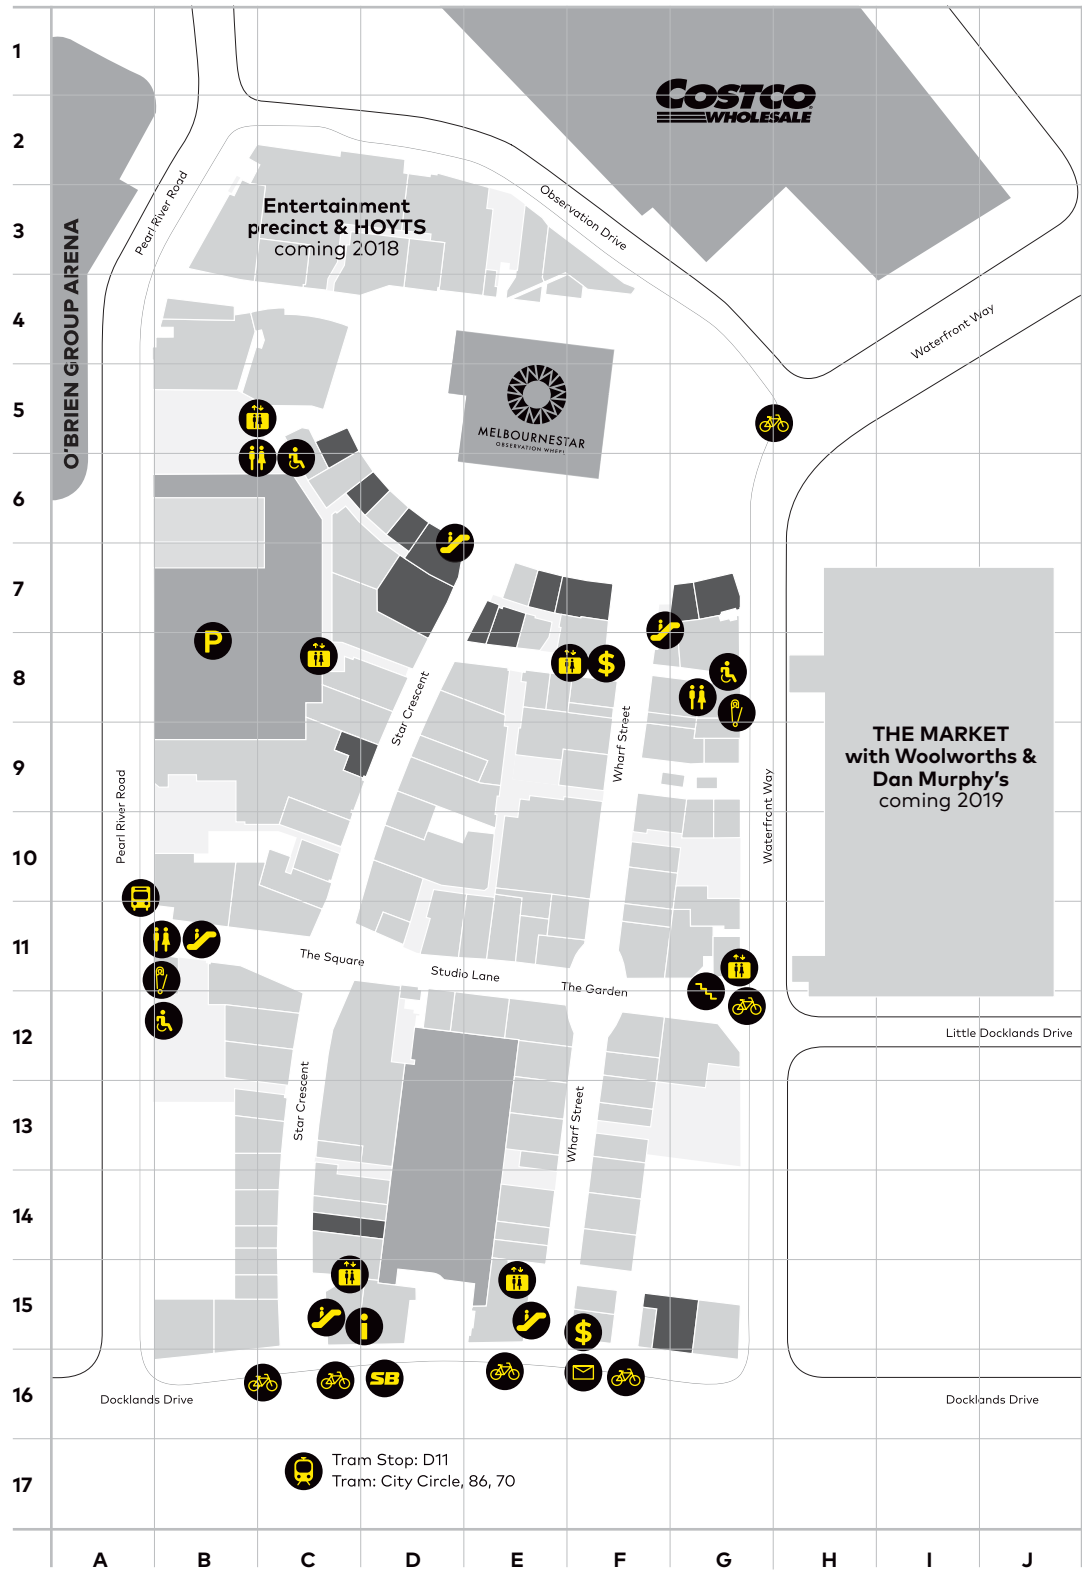

Centre directory

T H E D I S T R I C T
D O C K L A N D S

Imagine different at The District Docklands

Welcome to Melbourne's ultimate destination for all-day shopping, family entertainment and diverse dining options. Look forward to unique experiences every day, a place to **#ImagineDifferent.**

Ground floor

-  Information
-  Elevator
-  ATM
-  Bike rack
-  Escalator
-  Post office box
-  Toilets
-  Accessible toilets
-  Baby change
-  Parking
-  Stairs
-  Tram
-  City Sightseeing Bus
-  SkyBus airport express

-  Shops
-  Food

THE DISTRICT DOCKLANDS

Arts & Community

ArtVo	L1	O8
Docklands Art Collective	G	F12-15
The Blender Studios	L1	P12

Banks

Bank of Queensland	G	F15
--------------------	---	-----

Cafés & Restaurants

Billy's District Café	G	D7
Gelateria On The Docks	G	E7
Gold Leaf Chinese Restaurant	L1	N6
Gozleme King	G	D6
KFC	G	D7
Le Cirque Gourmet	G	C9
Nando's	G	G7
Old Man Pho	G	E7
Subway	G	D6
Sushi Sakura	G	C14
The Coffee Club	G	F7
The Groove Train	L1	O7